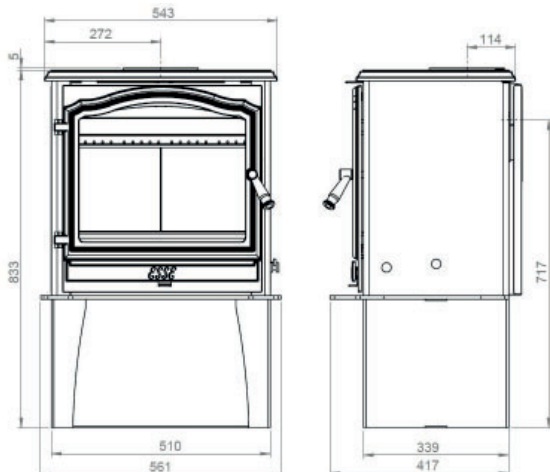

ESSE

WOOD HEATERS

700

TRADITIONAL LOOK
MODERN
PERFORMANCE

Riddling grate & hidden ash tray

Optional outside air

A stunning view of flames can be seen through the signature arch window of the ESSE 700, and is ideally suited to bigger fireplaces or for installation as a freestanding focal point, perfect for heating up to 110m².

Optional wood box:

Optional wood box

Precision Air Control

Roller Door Handle

| | |
|----------------------------|--------------------------------------|
| OUTPUT | 9.5kW |
| EFFICIENCY | 64% |
| EMISSIONS | 1grm |
| FLUE PIPE DIAMETER | 6" (150mm) |
| WEIGHT | 102kg |
| CLEARANCES TO COMBUSTIBLES | 400mm side, 350mm rear, 275mm corner |
| HEARTH REQUIREMENTS | 740m deep, 820mm wide |

Roller Door Handle

Precision Air Control

Optional wood box

Optional wood box:

| | |
|----------------------------|--------------------------------------|
| OUTPUT | 9.5kW |
| EFFICIENCY | 64% |
| EMISSIONS | 1grm |
| FLUE PIPE DIAMETER | 6" (150mm) |
| WEIGHT | 99kg |
| CLEARANCES TO COMBUSTIBLES | 400mm side, 350mm rear, 275mm corner |
| HEARTH REQUIREMENTS | 740m deep, 820mm wide |