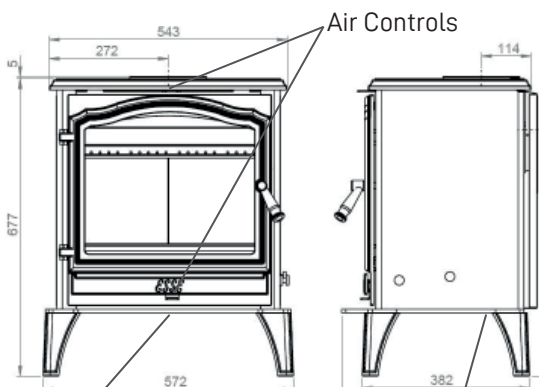

ESSE

WOOD HEATERS

700

TRADITIONAL LOOK
MODERN
PERFORMANCE

Riddling grate & hidden ash tray

Optional outside air

A stunning view of flames can be seen through the signature arch window of the ESSE 700, and is ideally suited to bigger fireplaces or for installation as a freestanding focal point, perfect for heating up to 110m².

With two air controls, you can change the way your ESSE 700 burns. The primary precision air control gives you impressive flames, where the bottom secondary air control works like bellows to give your fire a serious boost when needed.

With a cast iron top you can pop a kettle on top of your ESSE 700 or let your pot roast simmer away all day.

The option to top or rear flue, and bring in fresh air from outside to fuel your fire with the optional outside air kit, the ESSE 700 is ready to fit into your home.

Optional wood box:

Optional wood box

Precision Air Control

Roller Door Handle

| | |
|----------------------------|--------------------------------------|
| OUTPUT | 9.5kW |
| EFFICIENCY | 64% |
| EMISSIONS | 1grm |
| FLUE PIPE DIAMETER | 6" (150mm) |
| WEIGHT | 102kg |
| CLEARANCES TO COMBUSTIBLES | 400mm side, 350mm rear, 275mm corner |
| HEARTH REQUIREMENTS | 740m deep, 820mm wide |