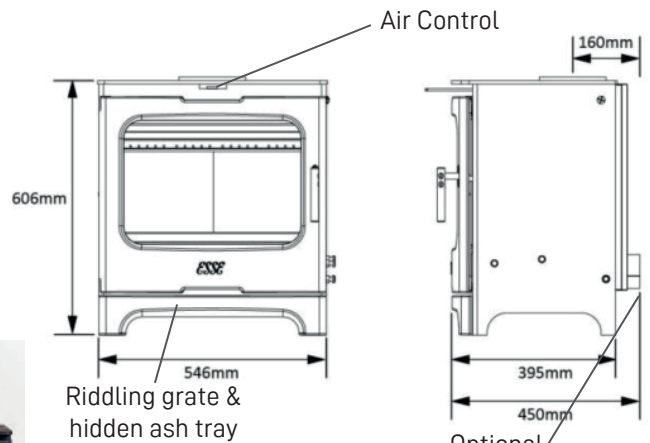

Optional wood box:

Optional wood box

Precision Air Control

Roller Door Handle

| | |
|----------------------------|--------------------------------------|
| OUTPUT | 9.5kW |
| EFFICIENCY | 64% |
| EMISSIONS | 1grm |
| FLUE PIPE DIAMETER | 6" (150mm) |
| WEIGHT | 102kg |
| CLEARANCES TO COMBUSTIBLES | 400mm side, 350mm rear, 275mm corner |
| HEARTH REQUIREMENTS | 740m deep, 820mm wide |

The signature large window sits behind sculpted round corners and a subtly curved door. The option to top or rear flue, and bring in fresh air from outside to fuel your fire with the optional outside air kit, the ESSE 700 is ready to fit into your home.

Roller Door Handle

Precision Air Control

Optional wood box

Optional wood box:

| | |
|----------------------------|--------------------------------------|
| OUTPUT | 9.5kW |
| EFFICIENCY | 64% |
| EMISSIONS | 1grm |
| FLUE PIPE DIAMETER | 6" (150mm) |
| WEIGHT | 99kg |
| CLEARANCES TO COMBUSTIBLES | 400mm side, 350mm rear, 275mm corner |
| HEARTH REQUIREMENTS | 740m deep, 820mm wide |