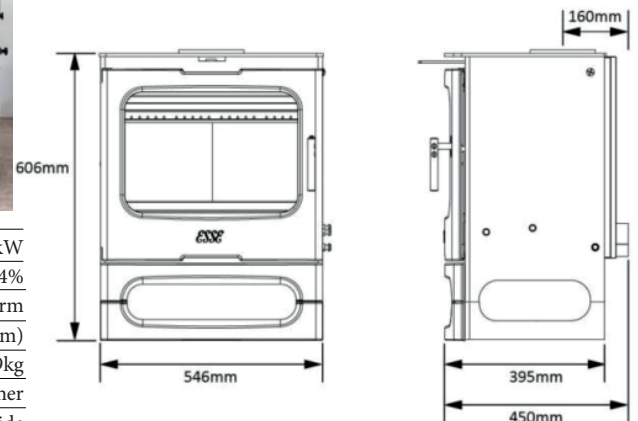

Optional wood box:

Optional wood box

Precision Air Control

Roller Door Handle

| | |
|----------------------------|--------------------------------------|
| OUTPUT | 9.5kW |
| EFFICIENCY | 64% |
| EMISSIONS | 1grm |
| FLUE PIPE DIAMETER | 6" (150mm) |
| WEIGHT | 102kg |
| CLEARANCES TO COMBUSTIBLES | 400mm side, 350mm rear, 275mm corner |
| HEARTH REQUIREMENTS | 740m deep, 820mm wide |

Roller Door Handle

Precision Air Control

Optional wood box

Optional wood box:

| | |
|----------------------------|--------------------------------------|
| OUTPUT | 9.5kW |
| EFFICIENCY | 64% |
| EMISSIONS | 1grm |
| FLUE PIPE DIAMETER | 6" (150mm) |
| WEIGHT | 99kg |
| CLEARANCES TO COMBUSTIBLES | 400mm side, 350mm rear, 275mm corner |
| HEARTH REQUIREMENTS | 740m deep, 820mm wide |