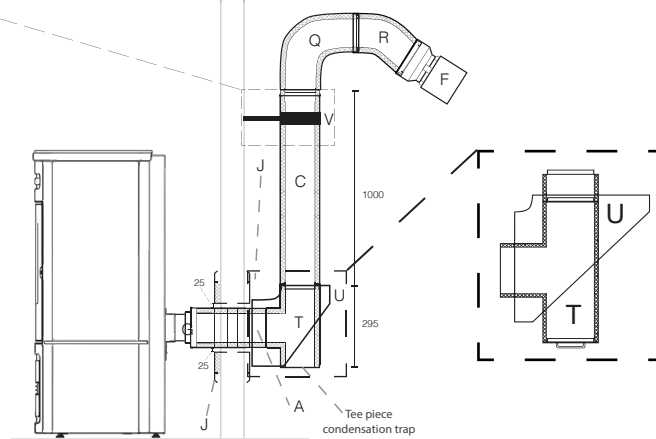

Description

Part Number

Rear External Snorkel Pellet Room Sealed Flue Kit

RSFPF FKREARSORKEL

RRP inc GST

$1,509.00

Rear External Snorkel Pellet Room Sealed Flue Kit - Painted

RSFPF FKREARSORKELPAINTED

RRP inc GST

$1,530.00