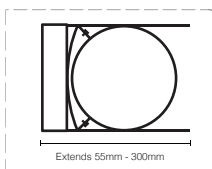

Description

Part Number

Rear External Snorkel Pellet Room Sealed Flue Kit

RSFPF FKREARSORKEL

RRP inc GST

$1,509.00

Rear External Snorkel Pellet Room Sealed Flue Kit - Painted

RSFPF FKREARSORKELPAINTED

RRP inc GST

$1,530.00