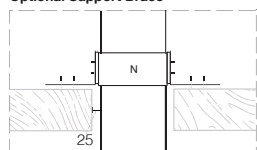

Optional Support Brace

Description

Part Number

Vertical Pellet Room Sealed Flue Kit

RSFPF FKVERTICAL

RRP inc GST

$1,190.00

Vertical Pellet Room Sealed Flue Kit - Painted

RSFPF FKVERTICALPAINTED

RRP inc GST

$1,300.00

Room Sealed PELLET Flue Kit

Rear Flue Kit

Item	QTY
G Pellet Fire RSF Adaptor	1
A Pellet Fire RSF Adjustable Flue (with Locking Band)	1
T Pellet Fire RSF 90° TEE (with Cap)	1
U Pellet Fire TEE Wall Bracket	1
J Pellet Fire RSF Wall Plate	2
C Pellet Fire RSF 1000mm pipe (with Locking Band)	4
F Pellet Fire RSF Vertical Cowl Stainless Steel	1
V Pellet Fire RSF Wall Brace	1