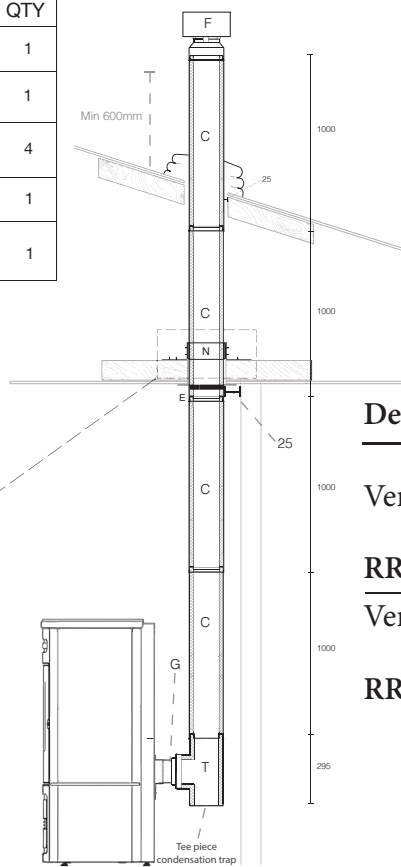

Room Sealed PELLET Flue Kit

4m Vertical Flue Kit

Item	QTY
G Pellet Fire RSF Adaptor	1
T Pellet Fire RSF 90° TEE (with cap)	1
C Pellet Fire RSF 1000mm pipe (with Locking Band)	4
E Pellet Fire Ceiling Ring	1
F Pellet Fire RSF Vertical Cowl Stainless Steel	1

Optional Support Brace

Description

Part Number

Vertical Pellet Room Sealed Flue Kit

RSFPF FKVERTICAL

RRP inc GST

$1,190.00

Vertical Pellet Room Sealed Flue Kit - Painted

RSFPF FKVERTICALPAINTED

RRP inc GST

$1,300.00

Room Sealed PELLET Flue Kit

Rear Flue Kit

Item	QTY
G Pellet Fire RSF Adaptor	1
A Pellet Fire RSF Adjustable Flue (with Locking Band)	1
T Pellet Fire RSF 90° TEE (with Cap)	1
U Pellet Fire TEE Wall Bracket	1
J Pellet Fire RSF Wall Plate	2
C Pellet Fire RSF 1000mm pipe (with Locking Band)	4
F Pellet Fire RSF Vertical Cowl Stainless Steel	1
V Pellet Fire RSF Wall Brace	1