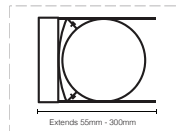

Description

Part Number

Rear External Pellet Room Sealed Flue Kit

RSFPF FKREARVERTICAL

RRP inc GST

$1,679.00

Rear External Pellet Room Sealed Flue Kit - Painted

RSFPF FKREARVERTICALPAINTED

RRP inc GST

$1,819.00