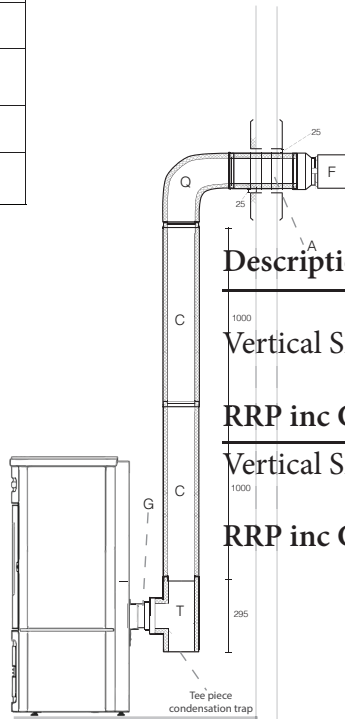

Room Sealed PELLET Flue Kit Vertical Snorkel Flue Kit

Item	QTY
G Pellet Fire RSF Adaptor	1
A Pellet Fire RSF Adjustable (with Locking Band)	1
T Pellet Fire RSF 90° TEE (with cap)	1
J Pellet Fire Wall Plate	2
C Pellet Fire RSF 1000mm pipe (with Locking Band)	2
Q Pellet Fire RSF 90° Bend	1
F Pellet Fire RSF Horizontal Cowl Stainless Steel	1

Description

Part Number

Vertical Snorkel Pellet Room Sealed Flue Kit

RSFPF FKSORKEL

RRP inc GST

$1,082.00

Vertical Snorkel Pellet Room Sealed Flue Kit - Painted

RSFPF FKSORKELPAINTED

RRP inc GST

$1,320.00

Room Sealed PELLET Flue Kit Rear Snorkel Flue Kit

Item	QTY
G Pellet Fire RSF Adaptor	1
A Pellet Fire RSF Adjustable Flue (with Locking Band)	1
T Pellet Fire RSF 90° TEE (with Cap)	1
U Pellet Fire TEE Wall Bracket	1
J Pellet Fire RSF Wall Plate	2
C Pellet Fire RSF 1000mm pipe (with Locking Band)	1
Q Pellet Fire RSF 90° Bend	1
R Pellet Fire RSF 30° Bend	1
F Pellet Fire RSF Vertical Cowl Stainless Steel	1
V Pellet Fire RSF Wall Brace	1