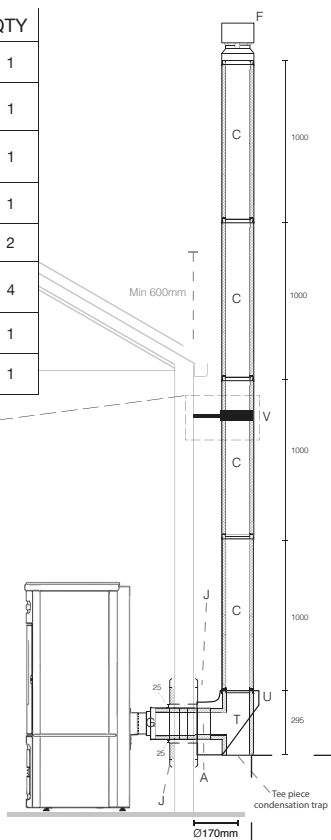

Description

Part Number

Rear External Pellet Room Sealed Flue Kit

RSFPF FKREARVERTICAL

RRP inc GST

$1,679.00

Rear External Pellet Room Sealed Flue Kit - Painted

RSFPF FKREARVERTICALPAINTED

RRP inc GST

$1,819.00