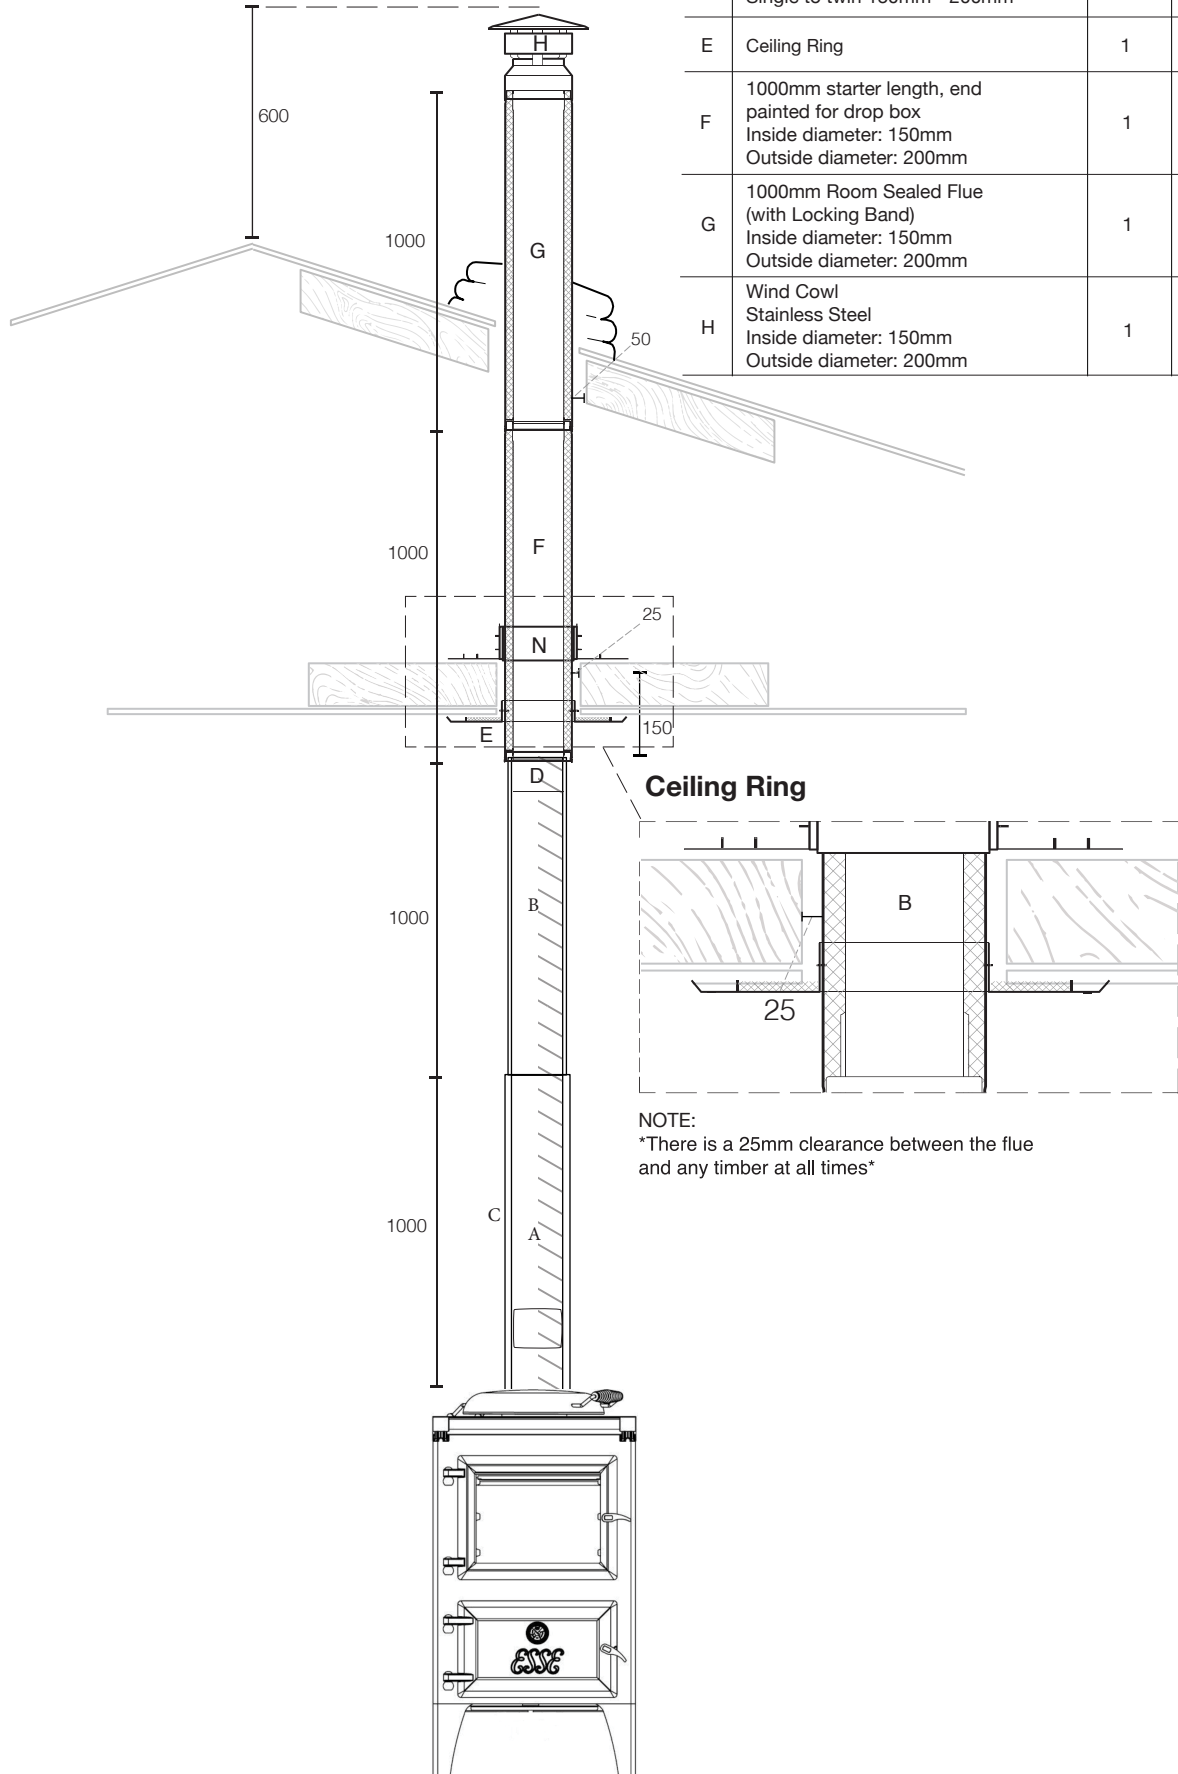

Insulated Room Seal Flue Kit

ESSE and Room Seal Flue 4m Flue Kit

	Item	QTY	Product Code
A	150mm x 1,000mm Stainless Flue with Access Door Painted StoveBright Charcoal	1	ESSEFL6STARTER
B	150mm x 1,000 Stainless Steel Flue Painted StoveBright Charcoal	1	ESSEFL6LENGTH
C	1,000mm Heat Shield	1	ESSEFLSHIELD
D	Room Sealed Flue Adapter Single to twin 150mm - 200mm	1	RSF-STARTER
E	Ceiling Ring	1	RSF-CEILINGRING
F	1000mm starter length, end painted for drop box Inside diameter: 150mm Outside diameter: 200mm	1	RSF-1000 Starter
G	1000mm Room Sealed Flue (with Locking Band) Inside diameter: 150mm Outside diameter: 200mm	1	RSF-1000
H	Wind Cowl Stainless Steel Inside diameter: 150mm Outside diameter: 200mm	1	RFS-COWL

NOTE:
There is a 25mm clearance between the flue and any timber at all times